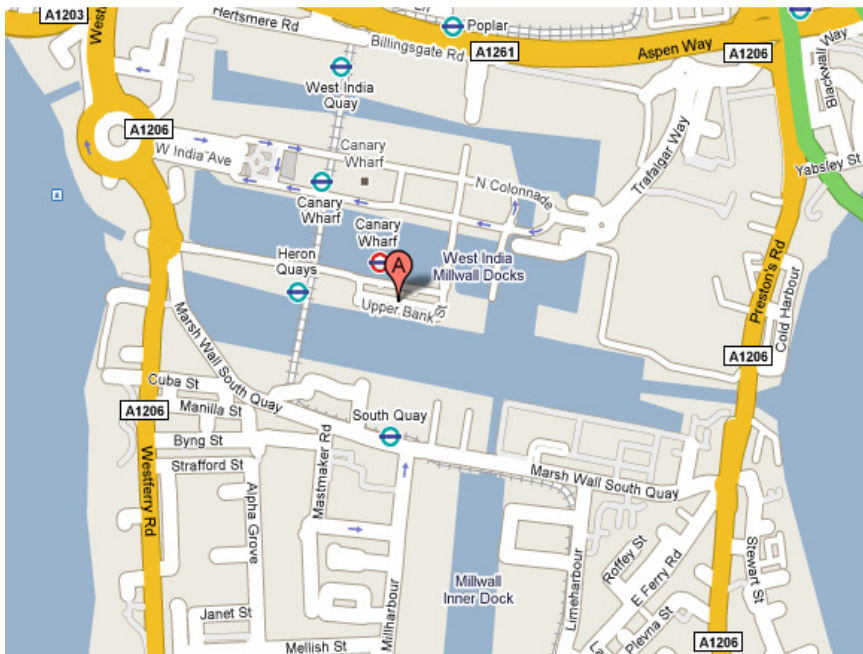

### How to get there:

Canary Wharf on Jubilee Line

& Canary Wharf & Heron Quays

Journey planner: <http://www.tfl.gov.uk/>

The venue is outside the congestion charging zone.

City Harbour NCP on Selsdon Way.

### Map:

Tower Hamlets

020 7419 1820

Email: [marketing@streamuk.com](mailto:marketing@streamuk.com)

[www.streamuk.com](http://www.streamuk.com)